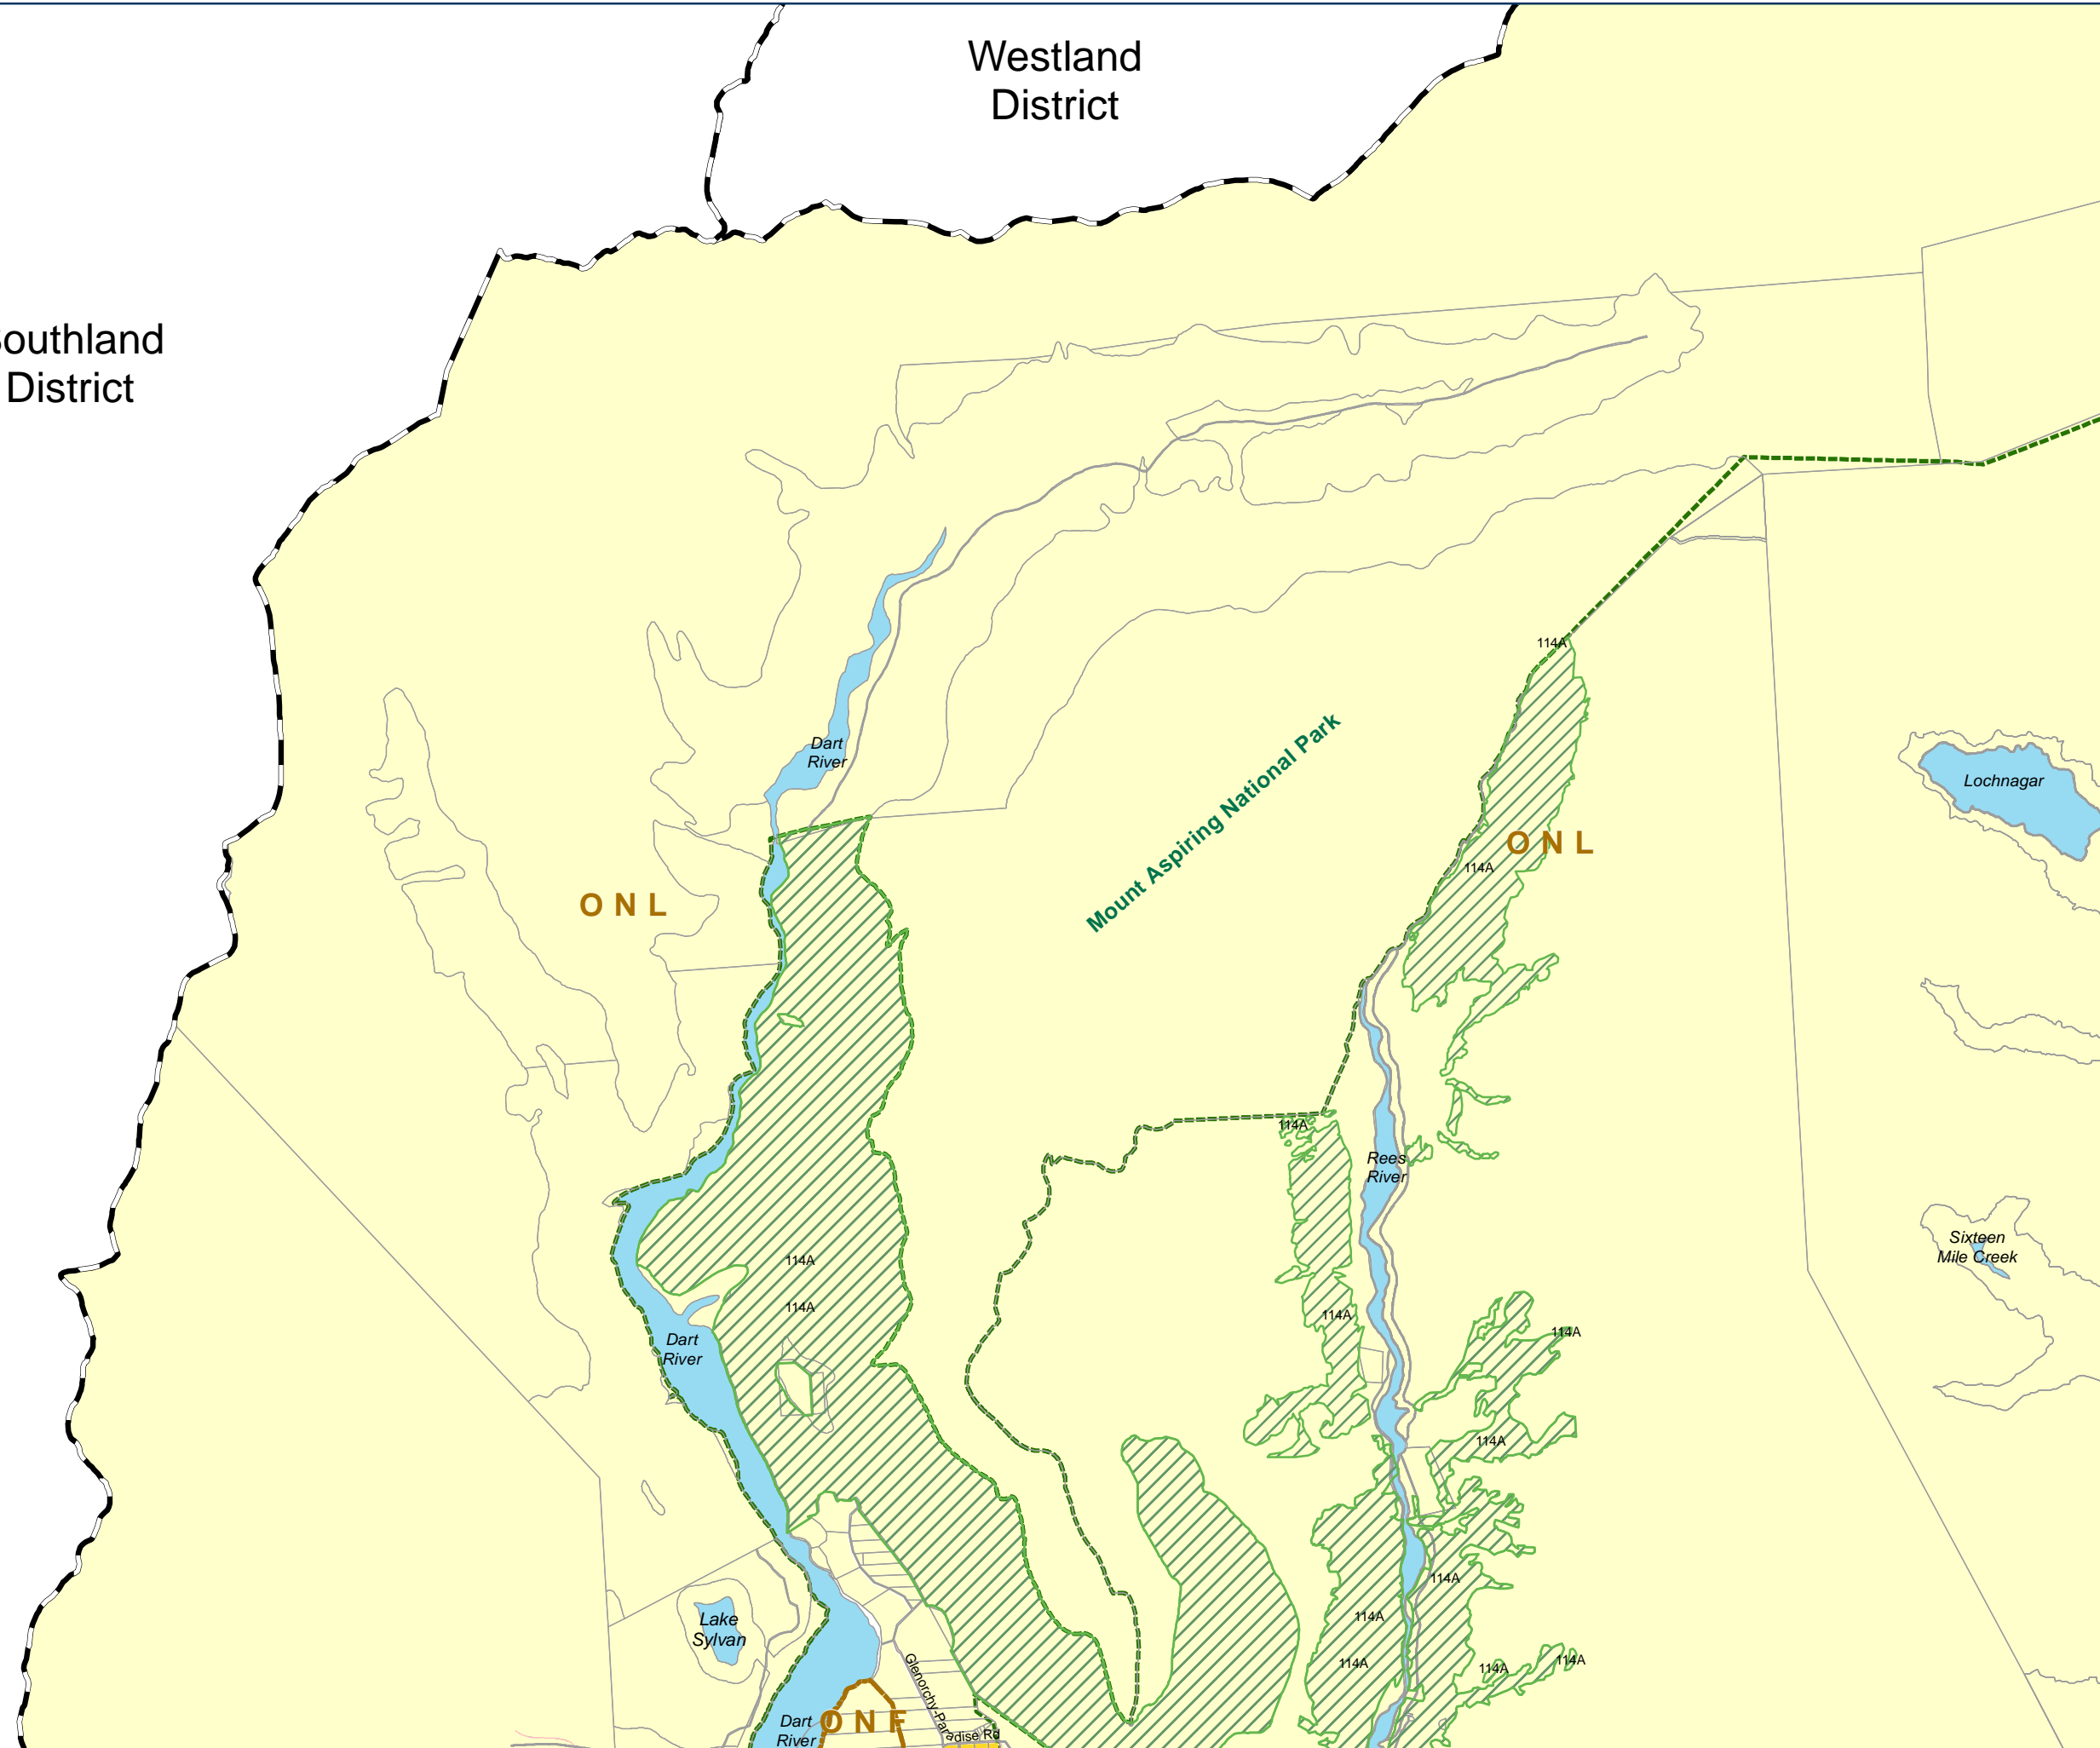

Southland District

Westland District

Legend

- Parcel/Road Boundary
- Landscape Classification (ONF, ONL, RLC)
- Roads
- Mount Aspiring National Park
- Territorial Authority Boundary
- Significant Natural Area
- Unformed Roads
- Rural
- Water (zoned Rural unless otherwise shown)
- Special Zones (Operative)